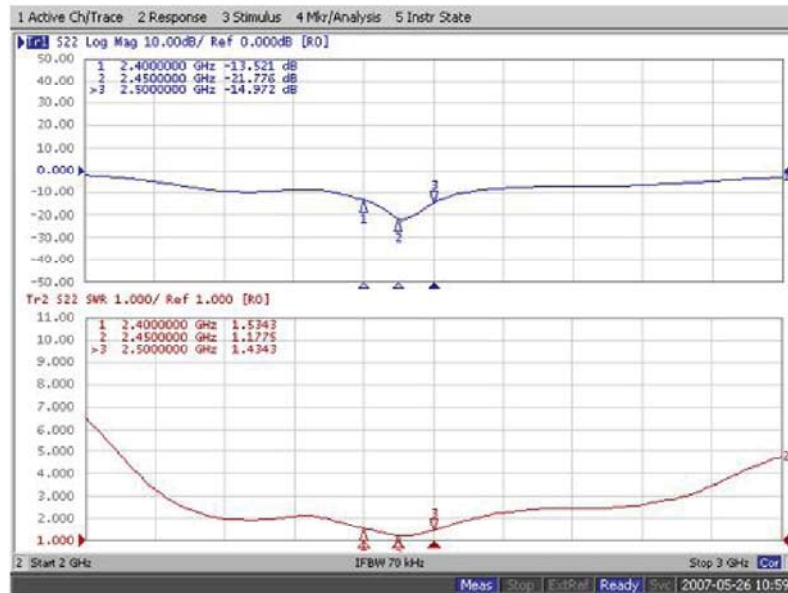

WiFi/Swivel Type, Replacement Antenna

Model No.: MEIWX-1451RSXX-2400

Mechanical Drawing:

Unit : mm
DIM Ref. only

Electrical Specification:

Frequency Range	2.4~2.5GHz
Impedance	50Ω
V.S.W.R.	≤ 2.0
Radiation	Omni-directional
Gain	4 dBi
Polarization	Vertical
HPBW±3dB@E Plane	45°@2.4~2.5GHz@E Plane
HPBW±3dB@H Plane	360°@2.4~2.5GHz@H Plane

Mechanical Specification:

Connector	SMA Plug (Reverse Polarity)	
Cable	-	
Bushing Type	Swivel 0°, 45°, 90°	
Water Proof	-	
Material	Cover	PU
	Base	PU
Weight(g)	24	

Environmental Specification:

Operating Temp	-20 ~ +65°C
Storage Temp	-30 ~ +70°C

Return loss

V.S.W.R.

WiFi/Swivel Type, Replacement Antenna

Model No.: MEIWX-1451RSXX-2400

PATTERN