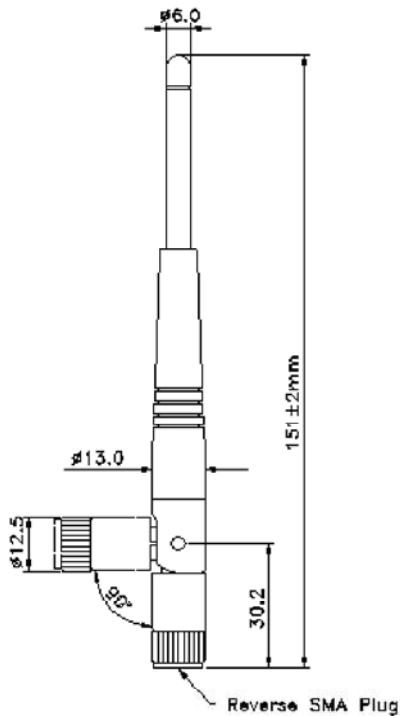

WiFi/Swivel Type, Replacement Antenna

Model No.: MEIWX-1451RSXX-2400

Mechanical Drawing:

Unit : mm
DIM Ref. only

Electrical Specification:

Frequency Range	2.4~2.5GHz
Impedance	50Ω
V.S.W.R.	≤ 2.0
Radiation	Omni-directional
Gain	4 dBi
Polarization	Vertical
HPBW±3dB@E Plane	45°@2.4~2.5GHz@E Plane
HPBW±3dB@H Plane	360°@2.4~2.5GHz@H Plane

Mechanical Specification:

Connector	SMA Plug (Reverse Polarity)	
Cable	-	
Bushing Type	Swivel 0°, 45°, 90°	
Water Proof	-	
Material	Cover	PU
	Base	PU
Weight(g)	24	

Environmental Specification:

Operating Temp	-20 ~ +65°C
Storage Temp	-30 ~ +70°C

Return loss

V.S.W.R.

WiFi/Swivel Type, Replacement Antenna

Model No.: MEIWX-1451RSXX-2400

PATTERN