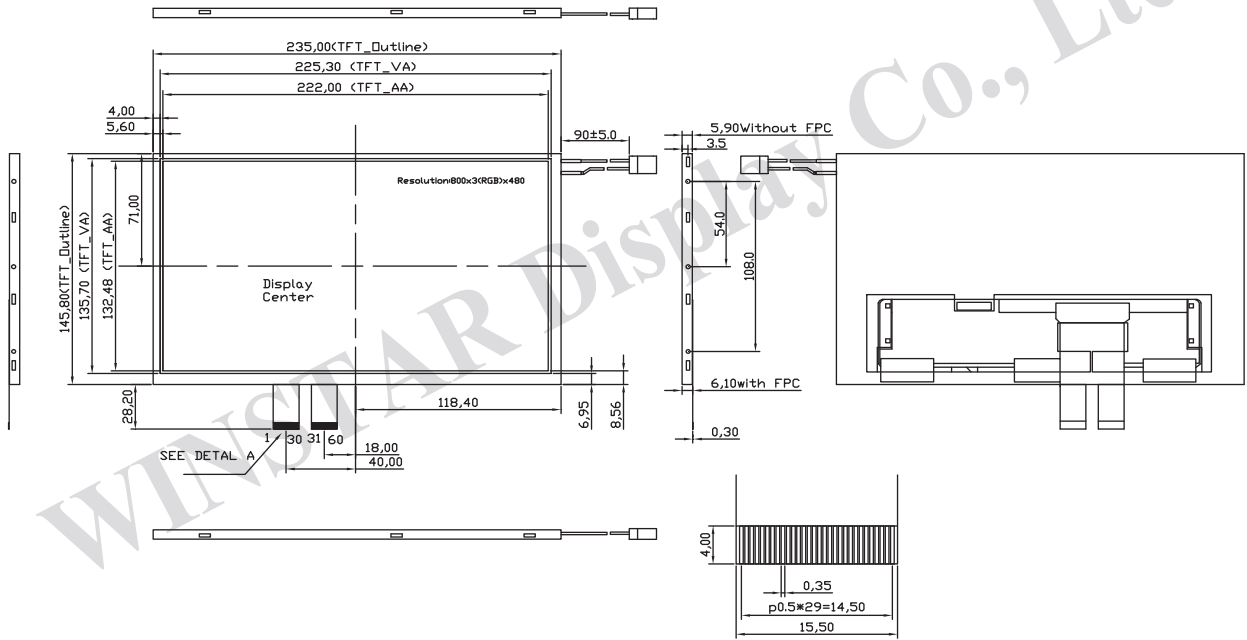

WF102A Graphic 800x480 dots

Dimension drawing

TFT
type