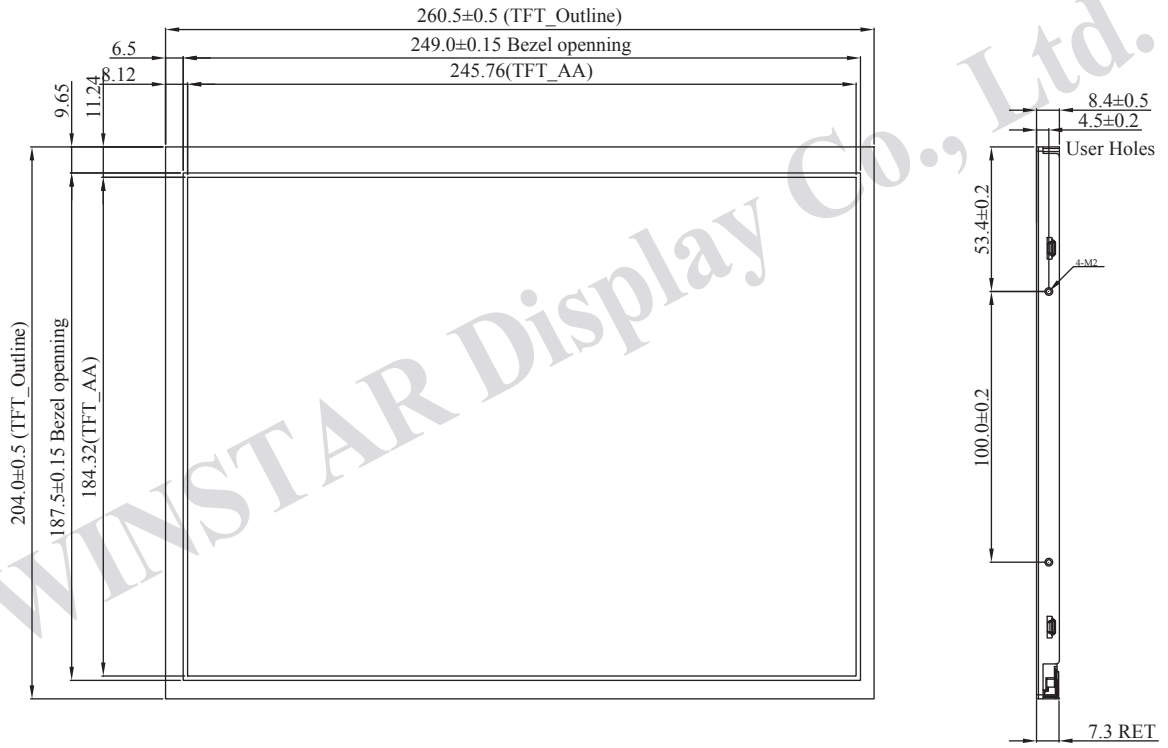

**WF121A** Graphic 1024x768 dots

*Dimension drawing*

TFT  
type