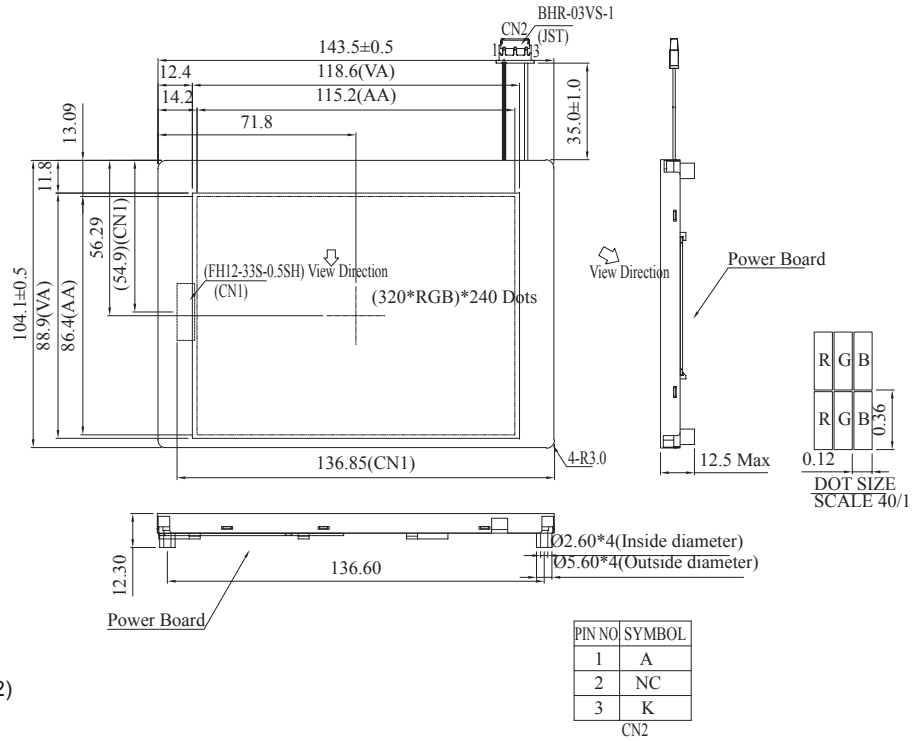

WF57C Graphic 320x240 dots

Dimension drawing

Feature

1. 320*240 dots
2. 5.7 inches
3. Digital interface
4. Same mechanical as Sharp(LQ057Q3DC12)
5. with power board
6. 12:00 view angle only