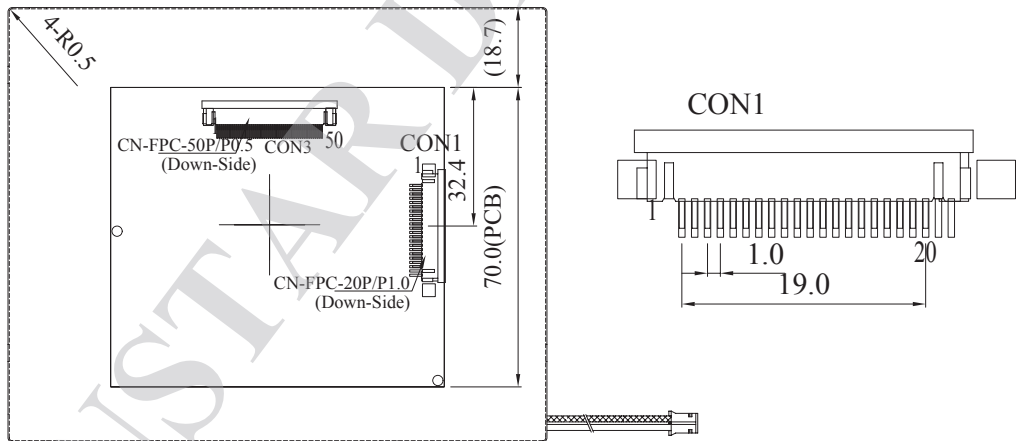

**WF57E/K** Graphic 320x240 dots

**Dimension drawing**

TFT  
type