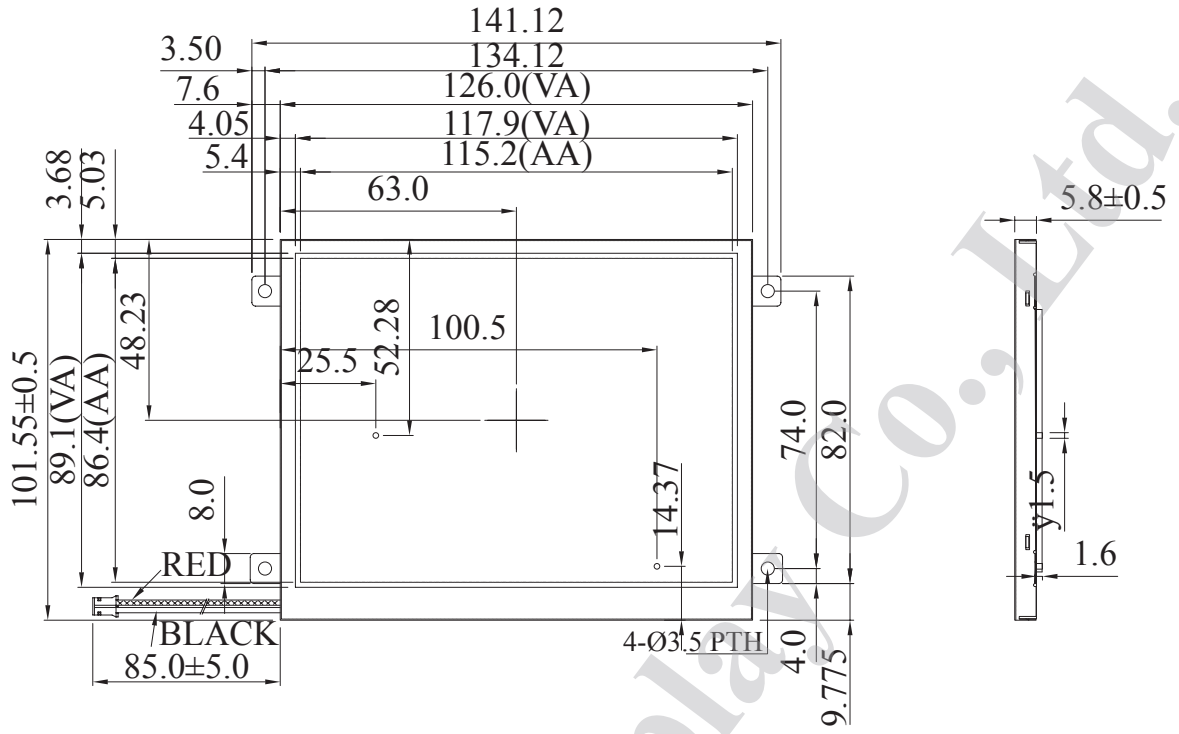

**WF57E/K** Graphic 320x240 dots

**Dimension drawing**

TFT  
type