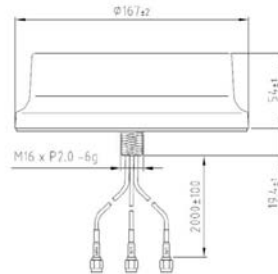

## アウトドアパッチアンテナ

| Photo             |  |  |  |  |  |  |  |  |
|-------------------|---|---|---|---|---|---|---|---|
| Dimension(mm)     | 74*84*42.5  | 95*117  | 200*200   | 233*183   | 236*236   | 320*320   | 375*375   | 450*320*30  |
| Connector         | SMA plug  | N Type  | N Type  | N Type  | N Type  | N Type  | N Type  | N Type  |
| RFID              | RHCP  | RHCP  | RHCP  | ●   | RHCP  |   | RHCP  |   |
| LPWAN             |   |   | ●   | ●   |   |   |   |   |
| Wi-Fi (2.4GHz)    |   | ●   |   |   | SP/DP   | SP/DP   | SP/DP   |   |
| Wi-Fi (5GHz)      |   | ●   |   |   | SP/DP   | SP/DP   | SP/DP   |   |
| Wi-Fi (Dual Band) |   | ●   |   |   | SP/DP   | SP/DP   | SP/DP   |   |
| 4G(LTE)           |   |   | ●   | ●   |   | ●   | ●   |   |
| 5G (Sub6G)        |   |   | ●   | DP  |   |   |   |   |
| n77/n78/n79       |   |   | SP/DP   |   | SP  |   |   |   |
| 5G NR(4.8-4.9GHz) |   |   |   |   | SP  |   | SP  | DP  |

## アウトドアエンベデッドアンテナ

| Photo          |  |  |  |  |  |
|----------------|---|---|---|---|---|
| Dimension (mm) | 78x50   | 78x50   | 166x54  | 126.8x56.8x51   | 126.8x56.8x51   |
| Mount          | Metal Screw   | Metal Screw   | Metal Screw   | Screw   | Magnetic  |
| cable          | ULA100 , 0.5-3M   |   |   |   |   |
| Combo Antenna  | LTE + Wi-Fi<br>LTE + GPS<br>Sub6G x 2   |   | Sub6G x 4+Wi-Fi x2+GPS  |   | Sub6G x 2<br>Wi-Fi 6E x 2<br>LTE + Wi-Fi<br>LTE + GPS<br>Sub1G + GPS                |

## アンテナ新製品

- 5.15-7.125 GHz 4 x 4 : 18 dBi

Wi-Fi 7 4x4 Directional Antenna

- 2.4-2.5GHz 2 x 2 : 6dBi
- 5.15-5.875GHz 2 x 2 : 6dBi
- 5.925-7.125GHz 2 x 2 : 6.8dBi

Wi-Fi 7 Directional Antenna

- Combo Antenna
- Wi-Fi 2.4-2.5/4.9-5.875 MHz 4 x 4
- Sub6G 617-5000 MHz 4 x 4
- GNSS
- Isolation : -30dB