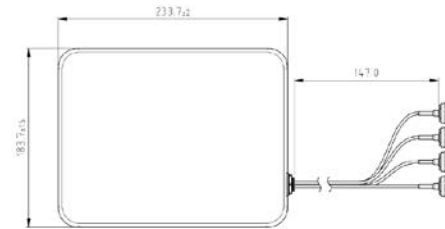

Wi-Fi 7 Directional Antenna