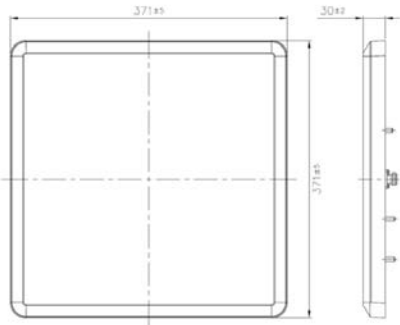

アンテナ新製品

- 5.15-7.125 GHz 4 x 4 : 18 dBi

Wi-Fi 7 4x4 Directional Antenna

- 2.4-2.5GHz 2 x 2 : 6dBi
- 5.15-5.875GHz 2 x 2 : 6dBi
- 5.925-7.125GHz 2 x 2 : 6.8dBi